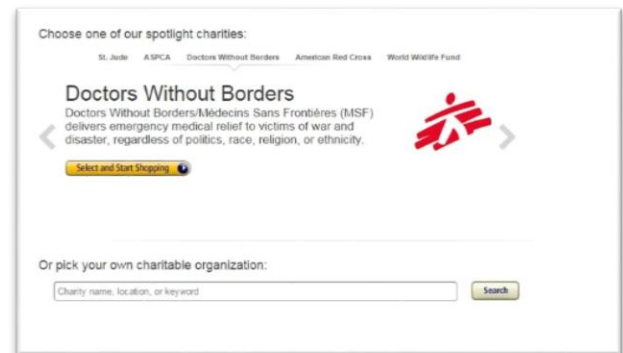

Introducing AmazonSmile, the newest way for you to invest in our children's future,  
doing what most of us already do... shop at Amazon. What is it?

AmazonSmile is a simple and automatic way for you to support St. Mary's School  
every time you shop, at **no cost to you!**

Here's how it works:

- 1 – Visit [smile.amazon.com](https://smile.amazon.com)
- 2 – Log in using your existing amazon.com account  
or create a new one.

3 - Type in St. Mary's School Rockville,  
MD in the search field for your charity.