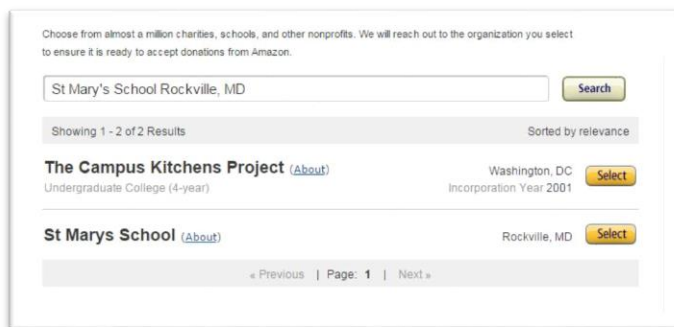

Introducing AmazonSmile, the newest way for you to invest in our children's future,  
doing what most of us already do... shop at Amazon. What is it?

AmazonSmile is a simple and automatic way for you to support St. Mary's School  
every time you shop, at **no cost to you!**

Here's how it works:

- 1 – Visit [smile.amazon.com](https://smile.amazon.com)
- 2 – Log in using your existing amazon.com account  
or create a new one.

3 - Type in St. Mary's School Rockville,  
MD in the search field for your charity.